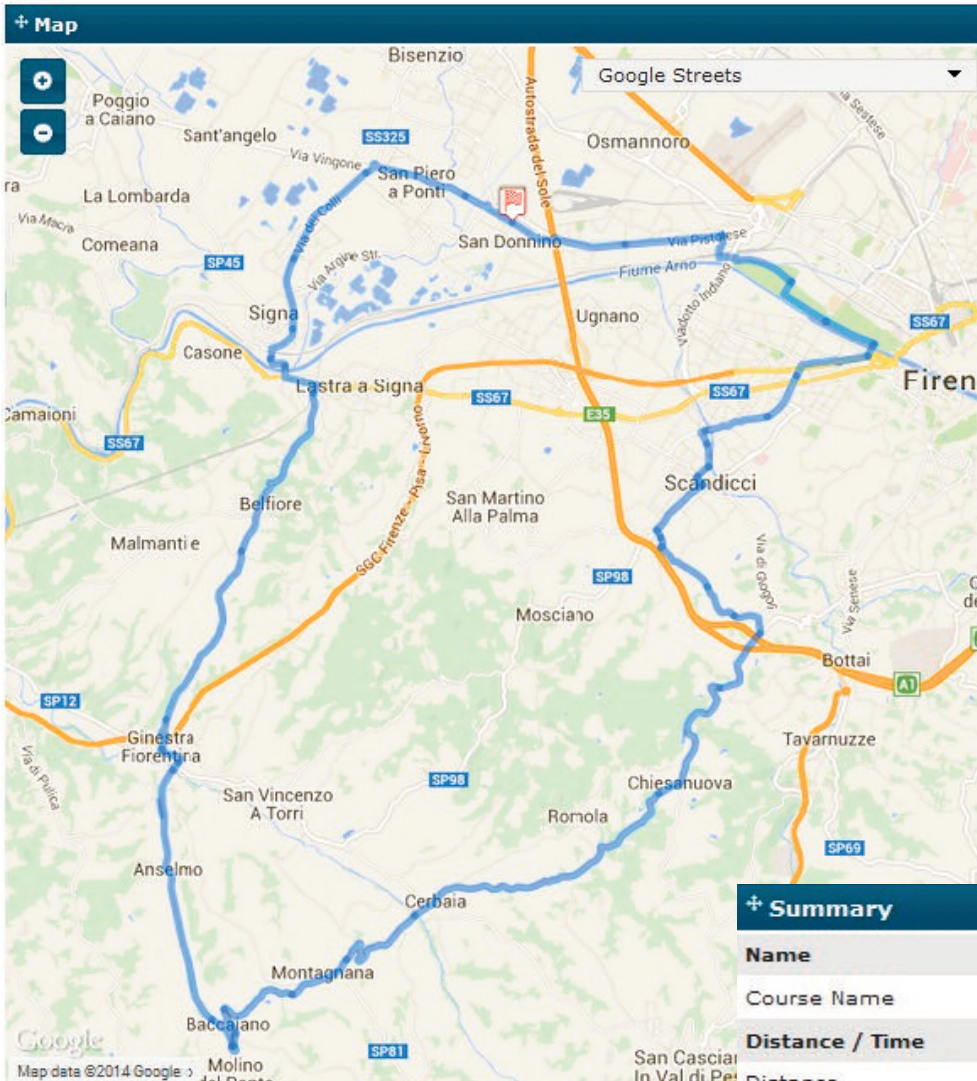

GIRO

MONTAGNANA CHIESANUOVA

S. Donnino
S. Piero a Ponti
Lastra a Signa
Grillaio
Ginestra
Baccaiano
Montagnana
Cerbaia
Chiesanuova
Scandicci
Galluzzo
Firenze
Cascine
Indiano
Via Pistoiese
S. Donnino

+ Summary	
Name	
Course Name	Montagnana-Chiesanuova
Distance / Time	?
Distance	56.0 km
Estimated Time	2:14:32
Elevation	?
Elevation Gain	446 meters
Elevation Loss	446 meters
Minimum Elevation	35 meters
Maximum Elevation	223 meters
Settings	?
Flat Speed	27 km/hour
Adjust Speed On Hills	<input checked="" type="checkbox"/>
Climbing Speed	25 meters/minute

+ Elevation Chart